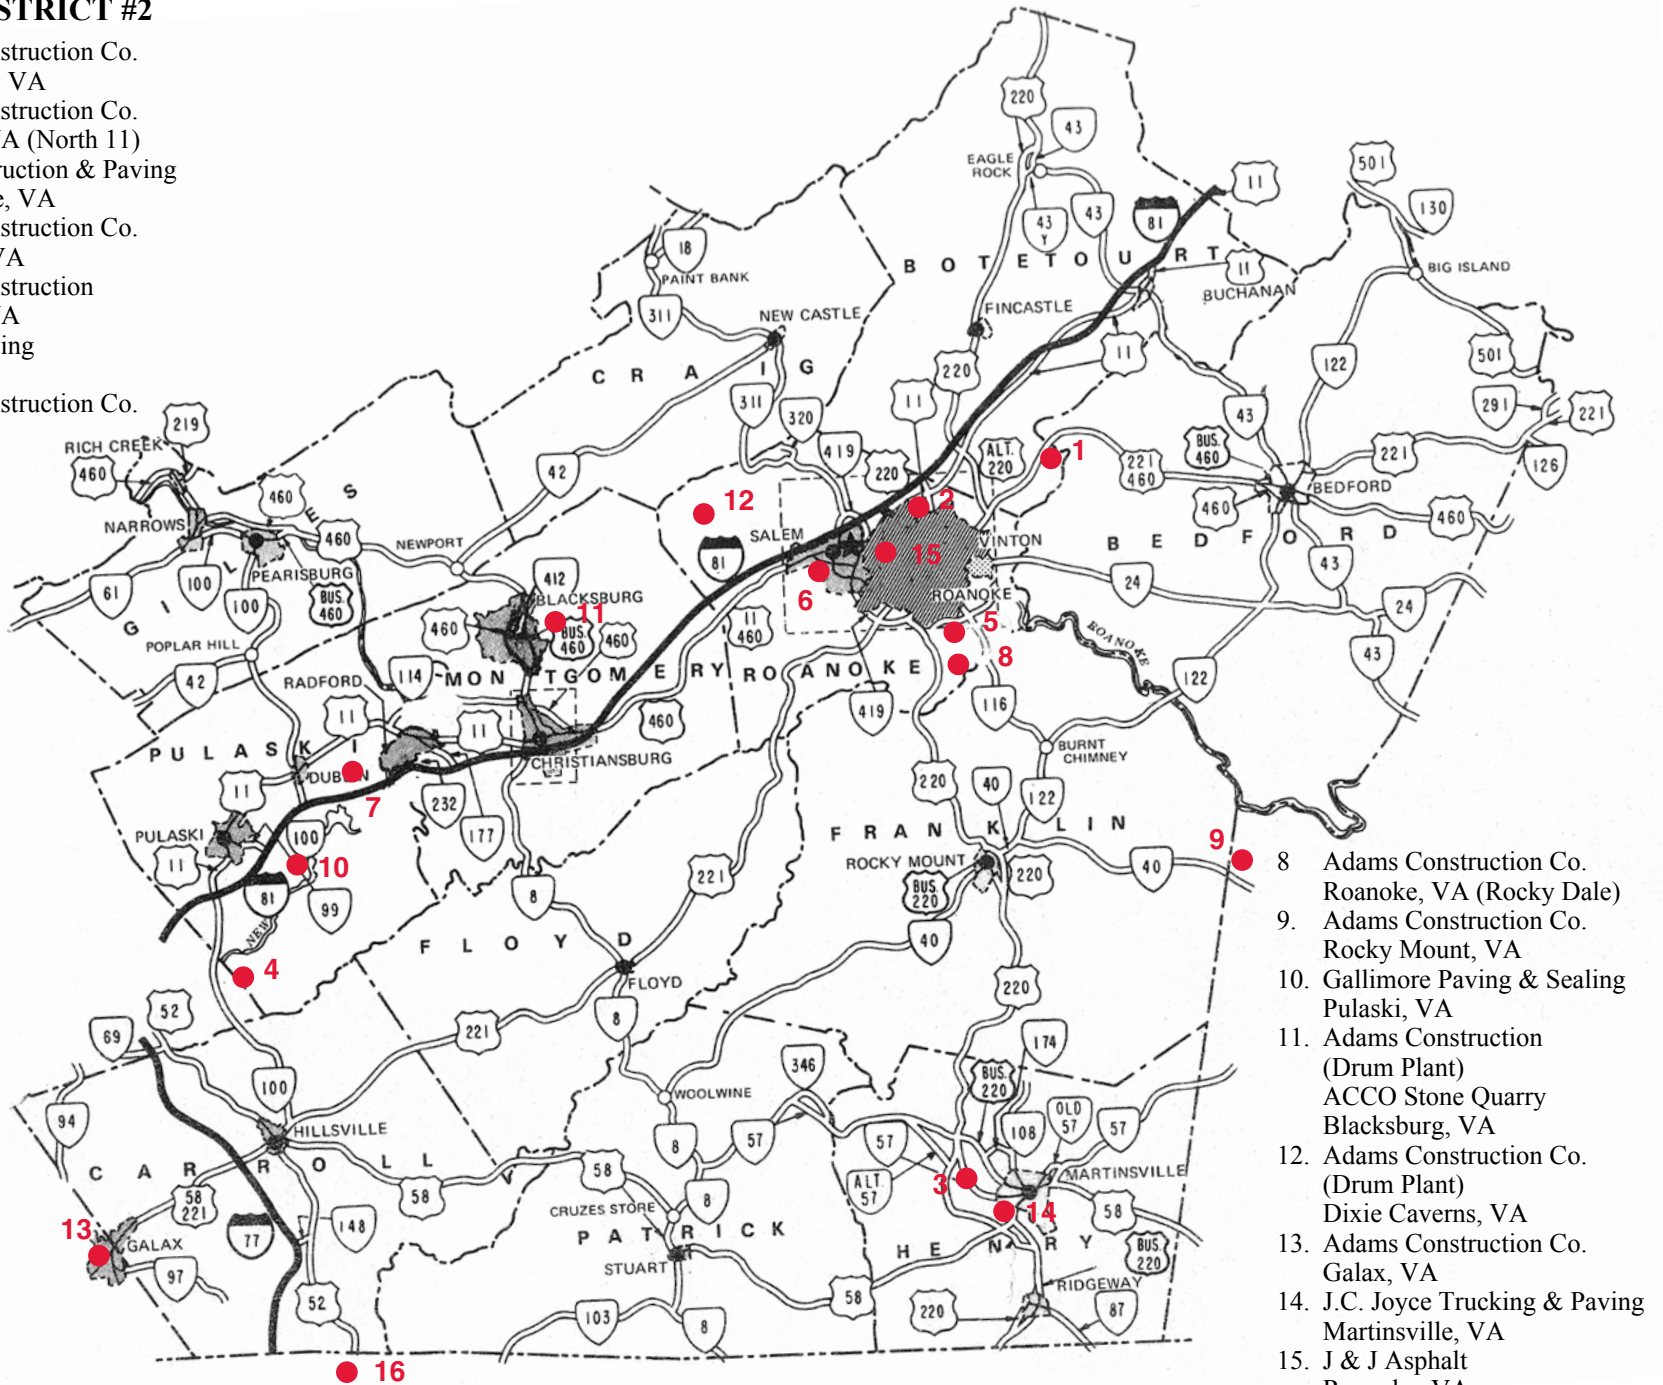

## SALEM DISTRICT #2

1. Adams Construction Co.  
Blue Ridge, VA
2. Adams Construction Co.  
Roanoke, VA (North 11)
3. W-L Construction & Paving  
Martinsville, VA
4. Adams Construction Co.  
Hillsville, VA
5. Adams Construction  
Roanoke, VA
6. Sawyer Paving  
Salem, VA
7. Adams Construction Co.  
Dublin, VA

8. Adams Construction Co.  
Roanoke, VA (Rocky Dale)
9. Adams Construction Co.  
Rocky Mount, VA
10. Gallimore Paving & Sealing  
Pulaski, VA
11. Adams Construction  
(Drum Plant)  
ACCO Stone Quarry  
Blacksburg, VA
12. Adams Construction Co.  
(Drum Plant)  
Dixie Caverns, VA
13. Adams Construction Co.  
Galax, VA
14. J.C. Joyce Trucking & Paving  
Martinsville, VA
15. J & J Asphalt  
Roanoke, VA
16. Adams Construction Co.  
Mt. Airy, NC